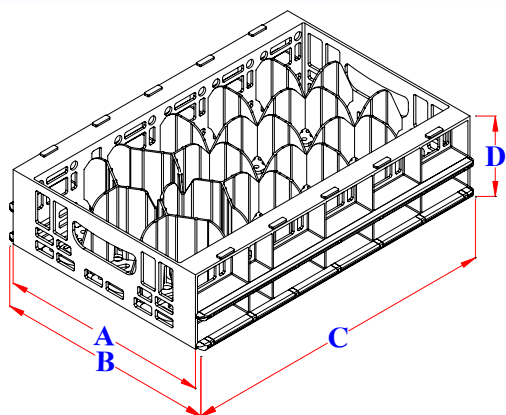

TA009

RACK NO.	A	B	C	D	GLASS		CAPACITY	CONTAINER
	(MM)	(MM)	(MM)	(MM)	E (MM)	F (MM)	RACK	NO.
TA009	260	278	390	62	67	58	20	CA

CA