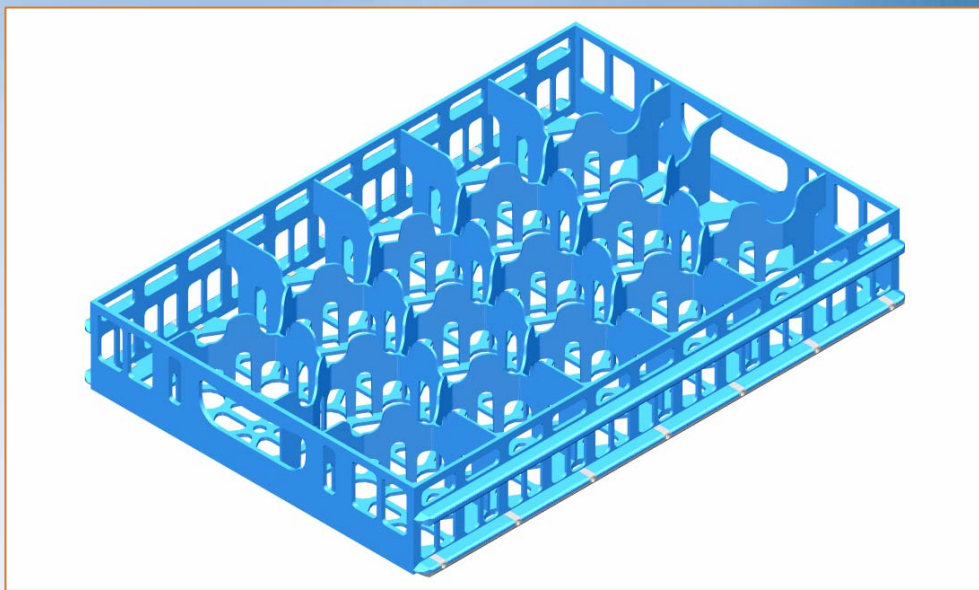

TA009

RACK NO.	A	B	C	D	GLASS		CAPACITY	CONTAINER
	(MM)	(MM)	(MM)	(MM)	E (MM)	F (MM)	RACK	NO.
TA009	260	278	390	62	67	58	20	CA

CA